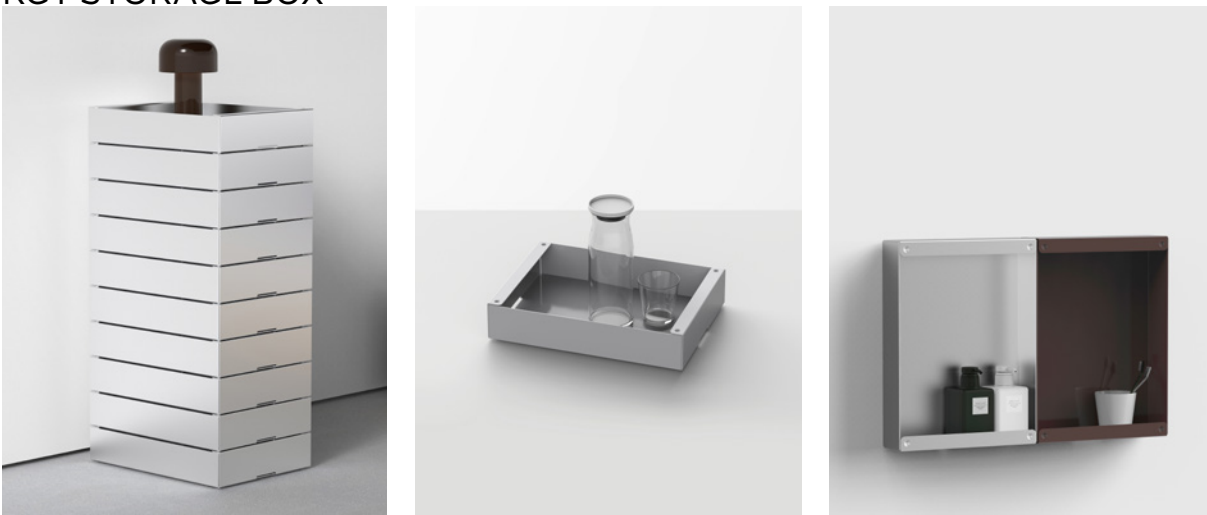

THE NOVELTIES

The new releases include the super versatile, modular and stackable storage box KGT by Studio CP-RV, the striking and minimalist wall shelf Plié Wall Shelf by Cesare Bizzotto and Tobias Nitsche from FROM INDUSTRIAL DESIGN, as well as a new finish to the side table Basso Bar Cart by designer and UTIL co-founder Manuel Amaral Netto.

PLIÉ WALL SHELF

The elegant wall shelf Plié perfectly complements the modular shelving system Plié. Being distinguished by its sleek design, Plié uses the least amount of material possible folded to create a light weight yet very robust structure. Its simple and architectural design language as well as its timelessness perfectly reflect the character of the design brand UTIL. It adapts to ever-changing

interiors, from the contemporary workspace and to private living environments, giving books and small items a subtle and timeless frame.

The Plié wall shelf can be hung as a single shelf or in groups and is easily installed using only two screws. It is available in 8 versatile colours, ranging from bright Ultramarine to more neutral shades and in two lengths with 2, 3 or 4 shelves.

KGT STORAGE BOX

KGT by Studio CP-RV is a highly versatile storage system made from aluminium. Inspired by traditional crates that are typical for transporting fruits and vegetables, KGT is a simple container box that is portable by hand as well as stackable and can be hung on the wall as a shelf. Its simple lines and reduced look fit seamlessly in any interior, while the aluminium makes it reusable, durable as well as recyclable.