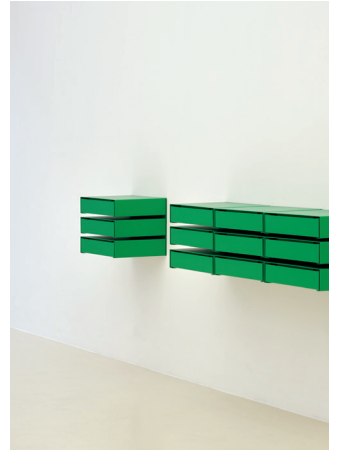

UTIL

Selection of available images.
To receive high-resolution images, please contact: util@brand-kiosk.com