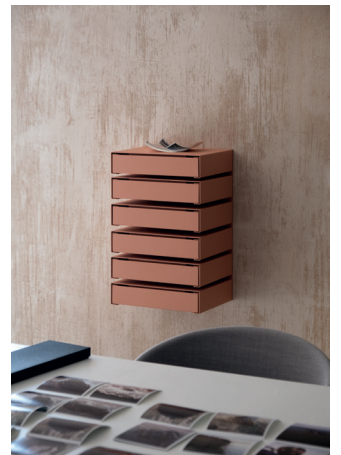

UTIL

Selection of available images.
To receive high-resolution images, please contact: util@brand-kiosk.com