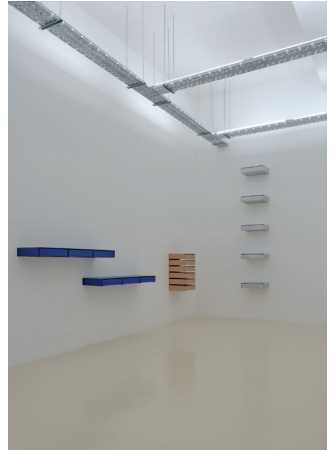

UTIL

Selection of available images.
To receive high-resolution images, please contact: util@brand-kiosk.com