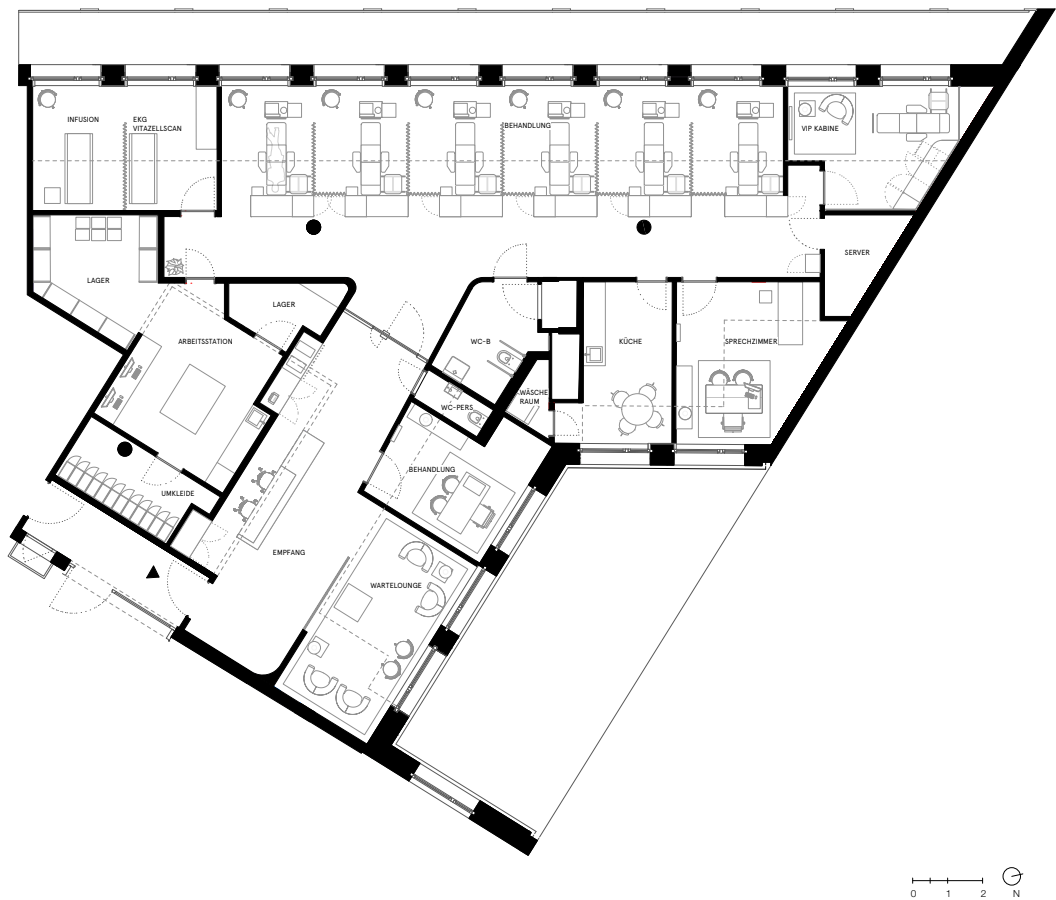

BATEK_ELLANN_MARCUSWEND_DSC03237-2.JPG

BATEK_ELLANN_MARCUSWEND_DSC03353.JPG

BA2213-ELLAN/INUSZ-GR_2.PDF

Available photographs, floorplans and other plan materials.
To receive high-resolution images, please contact Brand. Kiosk on: batek@brand-kiosk.com
Please credit Marcus Wend in all publications.